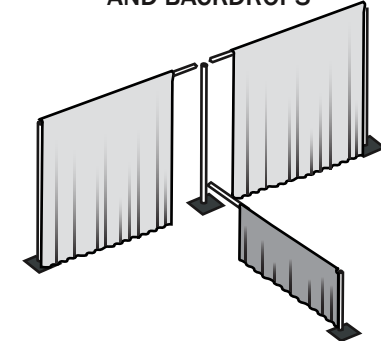

**PIPE AND DRAPE =
PORTABLE CURTAINS**

**ASK
ABOUT OUR
FOOD AND
BEVERAGE
SERVICE
EQUIP.**

AAA PIPE AND DRAPE SYSTEMS HELPS YOU:

- CREATE EXHIBIT BOOTHS
- UNIFORM STAGE AND SPEAKER BACKDROPS
- CONCEAL UNSIGHTLY AREAS
- PARTITION AREAS FOR SPACE VERSATILE

RETRACTABLE
STANCHIONS

- CHAIRS & TABLES
- GARMENT RACKS
- PODIUMS
- SIMPLE AUDIO
- LCD PROJECTORS
- DISPLAY EASELS
- MUCH MORE!

VARIOUS HEIGHTS,
SEVERAL COLORS
AND MATERIALS
TO SUIT YOUR
NEEDS

OUR PIPE AND DRAPE IS A SIMPLE
SYSTEM TO BUILD FREESTANDING,
DECORATIVE CURTAIN WALLS
AND BACKDROPS