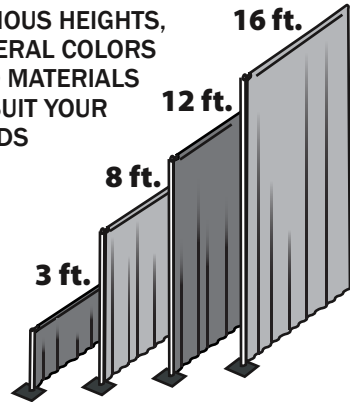

**PIPE AND DRAPE =
PORTABLE CURTAINS**

**ASK
ABOUT OUR
FOOD AND
BEVERAGE
SERVICE
EQUIP.**

AAA PIPE AND DRAPE SYSTEMS HELPS YOU:

- CREATE EXHIBIT BOOTHS
- UNIFORM STAGE AND SPEAKER BACKDROPS
- CONCEAL UNSIGHTLY AREAS
- PARTITION AREAS FOR SPACE VERSATILE

RETRACTABLE
STANCHIONS

- CHAIRS & TABLES
- GARMENT RACKS
- PODIUMS
- SIMPLE AUDIO
- LCD PROJECTORS
- DISPLAY EASELS
- MUCH MORE!

VARIOUS HEIGHTS,
SEVERAL COLORS
AND MATERIALS
TO SUIT YOUR
NEEDS

OUR PIPE AND DRAPE IS A SIMPLE
SYSTEM TO BUILD FREESTANDING,
DECORATIVE CURTAIN WALLS
AND BACKDROPS